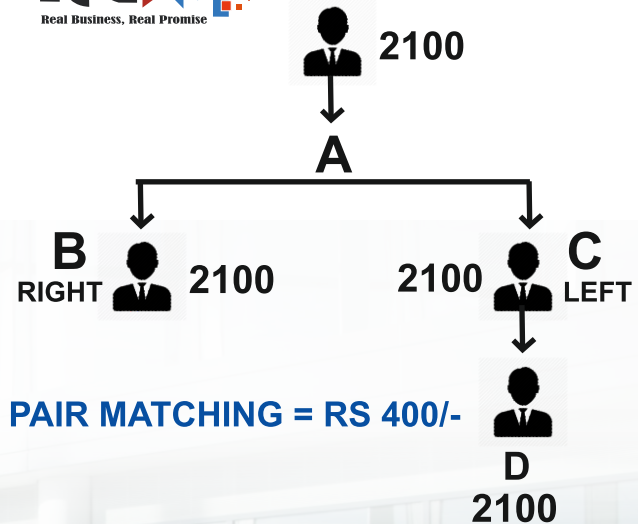

MATCHING - POWER LINE CARRY FORWARD

1:1 = RS. 1000/-

GROUP MATCHING INCOME

CONDITION :
LEFT RIGHT DIRECT SPONSOR

FIRST PAYOUT 2:1 = 1:2
12 A.M TO 12 P.M - 20 PAIR CAPPING
12 P.M TO 12 A.M - 20 PAIR CAPPING

TOTAL 40 PAIR DAILY

20 PAIR X 400 = 8000/-
20 PAIR X 400 = 8000/-

2 CYCLE 16000/- CAPPING DAILY

AWARDS & REWARDS

Sl No.	Team	Rewards	Rank	Sl No.	Team	Rewards	Rank
1.	10 - 10	500/-	Star	9	10,000 - 10,000	1,50,000/-	Blue Diamond
2	25 - 25	1,000/-	Silver Star	10	25,000 - 25,000	3,50,000/-	Royal Diamond
3	50 - 50	1500/-	Pearl	11	50,000 - 50,000	7,50,000/-	Crown Diamond
4	100 - 100	2500/-	Gold	12	1,00,000 - 1,00,000	15,00,000/-	Crown Double Diamond
5	500 - 500	7500/-	Gold Star	13	2,50,000 - 2,50,000	40,00,000/-	Ambassador
6	1000 - 1000	15,000/-	Emerald	14	5,00,000 - 5,00,000	1 Cr.	Crown Ambassador
7	2500 - 2500	30,000/-	Platinum	15	10,00,000 - 10,00,000	2.5 Cr.	Royal Crown Ambassador
8	5,000 - 5,000	75,000/-	Diamond				